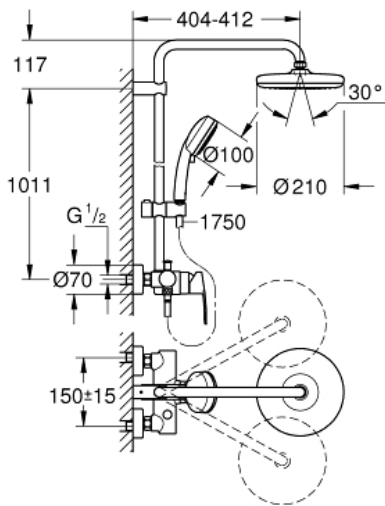

TEMPESTA COSMOPOLITAN  
SYSTEM 210  
Shower system with single lever  
mixer for wall mounting

MODEL # 26224001

Pure Freude  
an Wasser

GROHE

**Product Description:**

**TEMPESTA COSMOPOLITAN SYSTEM 210**

**Shower system with single lever mixer for wall mounting**

**Standard Specification:**

consisting of:

horizontal swivable 390 mm shower arm

exposed single-lever shower mixer with diverter

allows change between:

head shower Tempesta 210 (26 408)

spray pattern: Rain

with ball joint, rotation angle  $\pm 15^\circ$

hand shower Tempesta Cosmopolitan 100 (27 571)

2 spray patterns: Rain, Jet

adjustable in height with gliding element

Rotaflex shower hose 1750 mm 1/2" x 1/2" (28 410)

**GROHE SilkMove** 46 mm ceramic cartridge

minimum flow rate 7 l/min

min. recommended pressure 1.0 bar

**Color:**

□ 26224001 chrome