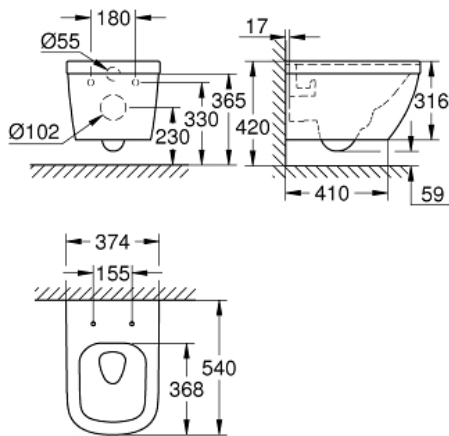

EURO CERAMIC
Wall hung WC

MODEL # 39328000

Pure Freude
an Wasser

GROHE

Product Description:

EURO CERAMIC
Wall hung WC

Standard Specification:

for concealed cistern
horizontal outlet
GROHE Triple Vortex flushing technology
wash down
rimless
flush volume 3/5 l
including fixation set
sanitary ware
fully skirted with invisible fixation
optional: **PureGuard** anti scale coating and anti bacterial glazing (00H)
compatible with seat and cover 39 330 001 (soft close) and 39 331 001 (without soft close)

Color:

□ 39328000 alpine white