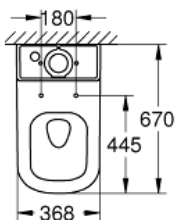

EURO CERAMIC
Floor standing WC for close
coupled combination

MODEL # 39338000

Pure Freude
an Wasser

GROHE

Product Description:

EURO CERAMIC

Floor standing WC for close coupled combination

Standard Specification:

close coupled
universal trap for horizontal and vertical outlet
GROHE Triple Vortex flushing technology
wash down
rimless
flush volume 3/5 l
including fixation set
cistern to be ordered separately
sanitary ware
fully skirted with invisible fixation
optional: **PureGuard** anti scale coating and anti bacterial
glazing (00H)
compatible with seat and cover 39 330 001 (soft close) and
39 331 001 (without soft close)