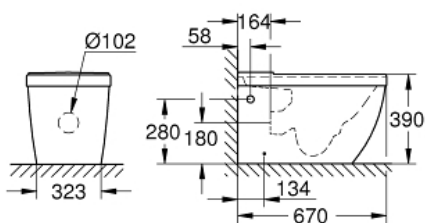

EURO CERAMIC
Floor standing WC for close
coupled combination

MODEL # 39338000

Pure Freude
an Wasser

GROHE

Product Description:

EURO CERAMIC

Floor standing WC for close coupled combination

Standard Specification:

close coupled
universal trap for horizontal and vertical outlet
GROHE Triple Vortex flushing technology
wash down
rimless
flush volume 3/5 l
including fixation set
cistern to be ordered separately
sanitary ware
fully skirted with invisible fixation
optional: **PureGuard** anti scale coating and anti bacterial
glazing (00H)
compatible with seat and cover 39 330 001 (soft close) and
39 331 001 (without soft close)