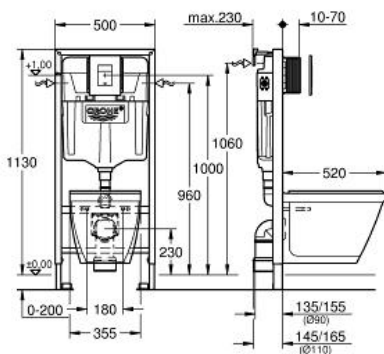

SOLIDO PERFECT  
Set 4 in 1 with ceramic  
MODEL # 39186000

Pure Freude  
an Wasser

GROHE

**Product Description:**  
**SOLIDO PERFECT**  
**Set 4 in 1 with ceramic**

**Standard Specification:**  
**with flushing cistern GD 2**  
**1.13 m installation height**

2 WC fixing bolts

fixing device for ceramic

distance of fixing bolts 180/230 mm

PP outlet bend Ø 90 mm

depth adjustable

reducer Ø 90/110 mm

inlet and outlet connecting set

**flushing cistern GD 2, 6 - 9 l**

for vertical or horizontal use

accessories for on-the-wall installation

including flush plate Skate Cosmopolitan

vertical and horizontal installation

156 x 197 mm

made of ABS

chrome

**wash down WC, 3/6 l**