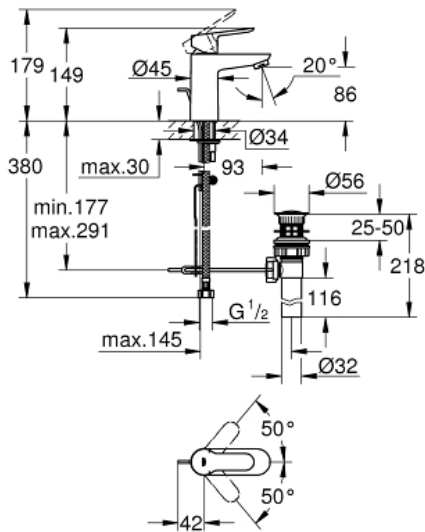

BAUEDGE
Single-lever basin mixer 1/2" S-
Size

MODEL # 32819000

Pure Freude
an Wasser

GROHE

Product Description:

BAUEDGE

Single-lever basin mixer 1/2"

S-Size

Standard Specification:

single hole installation

metal lever

GROHE Longlife 28 mm ceramic cartridge

GROHE StarLight chrome finish

mousseur

pop-up waste set 1"

flexible connection hoses