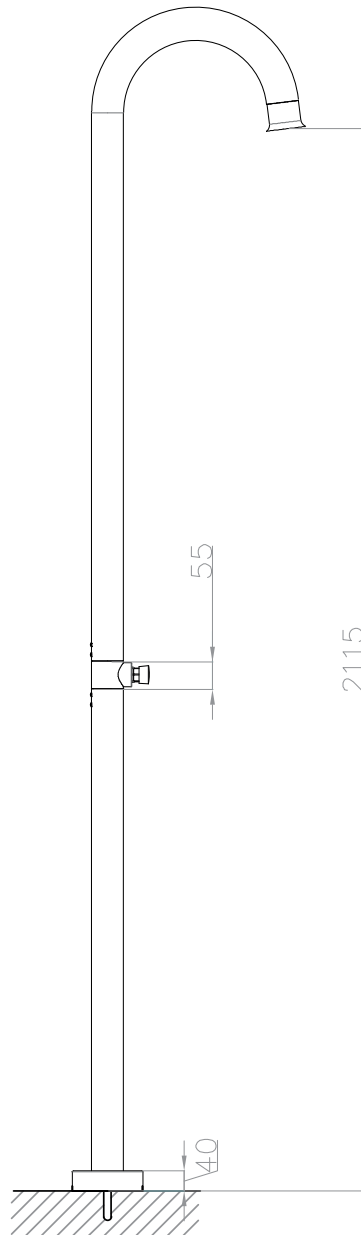

# JEE-O original shower push specifications

mixer (not included)

push button approx. 15-20 sec. waterflow

Article code:

**100-6500**

● brushed stainless steel

**100-6501**

● polished stainless steel

Material:

Stainless Steel r304

Cartridge:

JEE-O ceramic stop valve with on/off spindle, item code **005-0301**

Cleaning:

JEE-O protect

Flow at water of 38°C / 100,4°F:

12l p/m at 3bar presure

Flow duration:

15-20 seconds

Note: Use of the JEE-O wall bracket (**101-6000** / **101-6001**) is recommended with this model.

Connection:

G 1/2" (ø15mm / 0.6")  
nylon<sup>(out)</sup>/epdm<sup>(in)</sup> flexhose  
with brass swivel  
British Standard Pipe (BSP)

Thread:

Dimension package:

L 158 x W 18 W 54 x H 16 cm

Total weight:

10.0 kg

Package weight:

2.0 kg

Placing on a water-tight floor