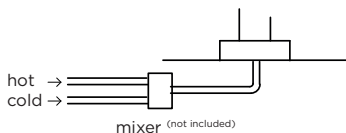

# JEE-O original shower push specifications

mixer (not included)

push button approx. 15-20 sec. waterflow

Article code:

**100-6500**

● brushed stainless steel

**100-6501**

● polished stainless steel

Material:

Stainless Steel r304

Cartridge:

JEE-O ceramic stop valve with on/off spindle, item code **005-0301**

Cleaning:

JEE-O protect

Flow at water of 38°C / 100,4°F:

12l p/m at 3bar presure

Flow duration:

15-20 seconds

Note: Use of the JEE-O wall bracket (**101-6000** / **101-6001**) is recommended with this model.

Connection:

G 1/2" (ø15mm / 0.6")  
nylon<sup>(out)</sup>/epdm<sup>(in)</sup> flexhose  
with brass swivel  
British Standard Pipe (BSP)