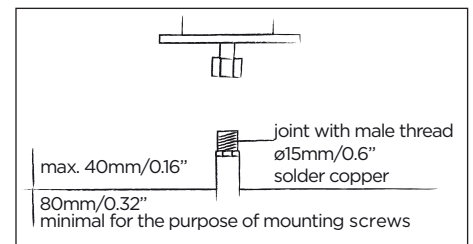

# JEE-O original shower push specifications

mixer (not included)

push button approx. 15-20 sec. waterflow

Article code:

**100-6500**

● brushed stainless steel

**100-6501**

● polished stainless steel

Flow duration:

15-20 seconds

Note: Use of the JEE-O wall bracket (**101-6000** / **101-6001**) is recommended with this model.

Connection:

G 1/2" (ø15mm / 0.6")  
nylon<sup>(out)</sup>/epdm<sup>(in)</sup> flexhose  
with brass swivel  
British Standard Pipe (BSP)

Thread:

Dimension package:

L 158 x W 18 W 54 x H 16 cm

Total weight:

10.0 kg

Package weight:

2.0 kg

Placing on a water-tight floor