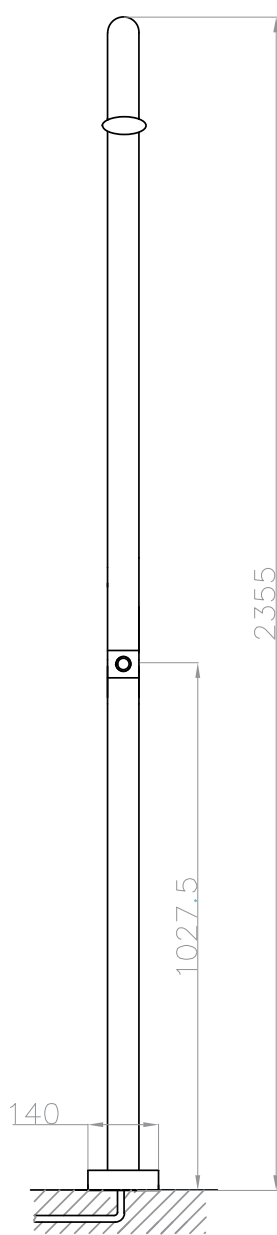

# JEE-O original shower push specifications

mixer (not included)

push button approx. 15-20 sec. waterflow

Article code:

**100-6500**

● brushed stainless steel

**100-6501**

● polished stainless steel

Material:

Stainless Steel r304

Cartridge:

JEE-O ceramic stop valve with on/off spindle, item code **005-0301**

Cleaning:

JEE-O protect

Flow at water of 38°C / 100,4°F:

12l p/m at 3bar presure

Flow duration:

15-20 seconds

Note: Use of the JEE-O wall bracket (**101-6000** / **101-6001**) is recommended with this model.

Connection:

G 1/2" (ø15mm / 0.6")  
nylon<sup>(out)</sup>/epdm<sup>(in)</sup> flexhose  
with brass swivel  
British Standard Pipe (BSP)

Thread:

Dimension package:

L 158 x W 18 W 54 x H 16 cm

Total weight:

10.0 kg

Package weight:

2.0 kg

Placing on a water-tight floor