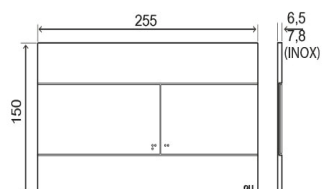

Technical Sheet

Slim Control Plate

Product Identification

659041	Slim White
659044	Slim Polished Chrome
659046	Slim Matt Chrome
659055	Slim Black Soft Touch
010216	Slim Gray Soft Touch

Definition and Application

- Mechanic control plate for OLI in-wall cisterns with Braille sinaletic

Technical Features

- Dual flush with Braille sinaletic
- ABS control plate
- Actuation force <20N
- Dimensions: 255 X 150 mm
- Soft Touch finishing available
- 6,5mm thickness

Accessories

- 2 Fast Fit actuation screws;
- 2 Fast Fix fixation screws;