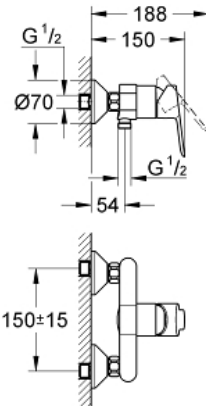

BAUEDGE
 Single-lever shower mixer 1/2"
 MODEL # 32821000

Pure Freude
 an Wasser

Product Description:
BAUEDGE
 Single-lever shower mixer 1/2"

Standard Specification:
 wall mounted
 metal lever
GROHE Longlife 46 mm ceramic cartridge
GROHE StarLight chrome finish
 adjustable flow rate limiter
 adjustable minimum flow rate approx. 2.5 l/min
 shower bottom outlet 1/2"
 S-unions
 metal wall escutcheon
 optional temperature limiter