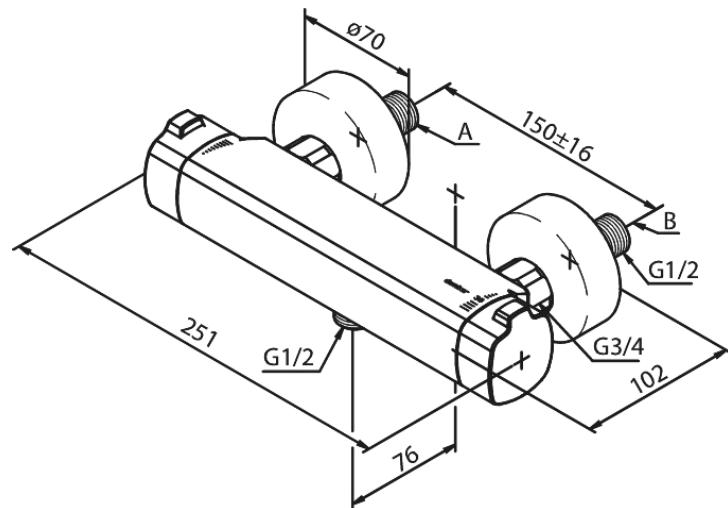

FM Mattsson Mora Group Denmark
Abildager 26 A, 2605 Brøndby, Denmark
Østbirkvej 2, 5240 Odense NØ, Denmark

+45 88 33 00 34 damixa-international@fmm-mora.com

More information på www.damixa.com

damixa