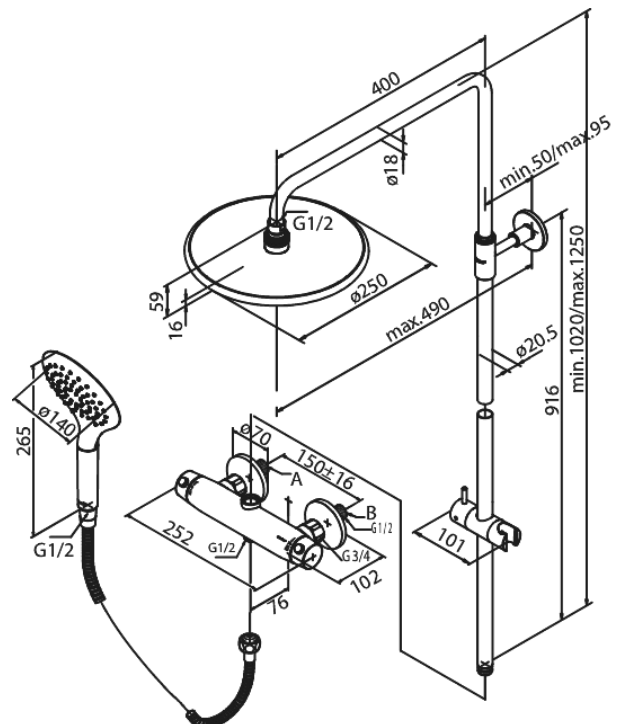

FM Mattsson Mora Group Denmark
Abildager 26 A, 2605 Brøndby, Denmark
Østbirkvej 2, 5240 Odense NØ, Denmark

+45 88 33 00 34 damixa-international@fmm-mora.com

Mere information på www.damixa.com

damixa