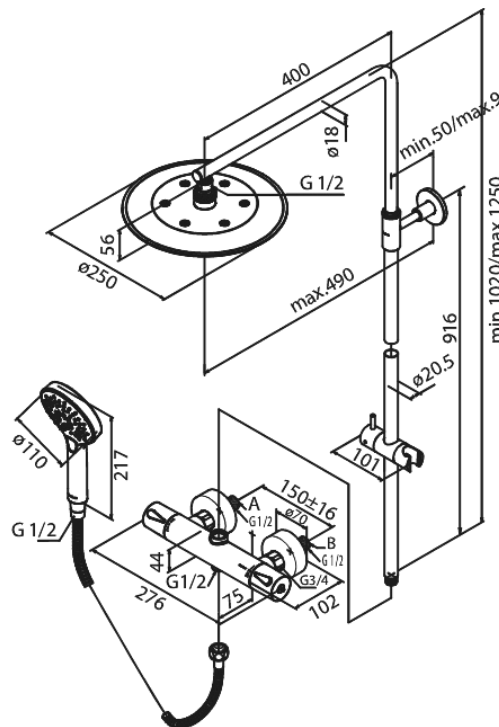

FM Mattsson Mora Group Denmark
Abildager 26 A, 2605 Brøndby, Denmark
Østbirkvej 2, 5240 Odense NØ, Denmark

+45 88 33 00 34 damixa-international@fmm-mora.com

Mere information på www.damixa.com

damixa