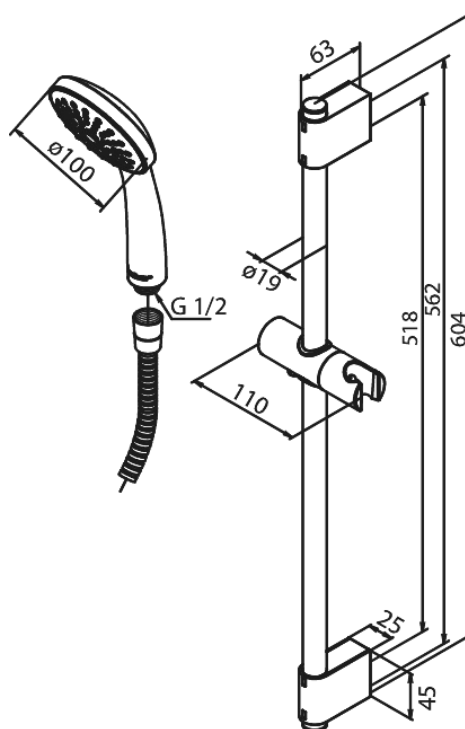

FM Mattsson Mora Group Denmark
Abildager 26 A, 2605 Brøndby, Denmark
Østbirkvej 2, 5240 Odense NØ, Denmark

+45 88 33 00 34 damixa-international@fmm-mora.com

Mere information på www.damixa.com

damixa